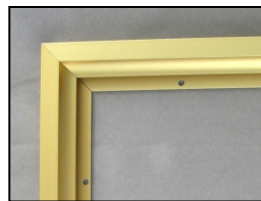

### Description:

Extruded aluminum frames are suitable for posting of certificates and other notices. The open slot in the back allows the certificate to be changed as needed. Certificate frames come in standard sizes and can be customized as needed.

### Specifications:

<b>FRAME MATERIAL:</b>	Extruded aluminum frame with brushed aluminum or brass like finish.
<b>MOUNTING:</b>	Frames can be mounted with screws or mounting strips (not included)
<b>OPTIONS:</b>	Other sizes and finishes available upon request